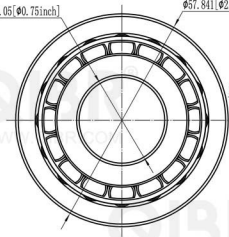

QIBR®  
WWW.QIBR.COM

QIBR®  
WWW.QIBR.COM

φ19.05 [φ0.75inch]

φ57.841 [φ2.2772inch]

21.839 [0.8598inch]

10.317 [0.4062inch]

3.967 [0.1562inch]

φ53.975 [φ2.1250inch]

15.875 [0.625inch]

WWW.QIBR.COM

QIBR®  
BEARINGS

LUOYANG QIBR BEARING CO., LTD  
<http://www.QIBR.com>

TAPERED ROLLER  
BEARING

PART  
NUMBER Q21075-21212-B