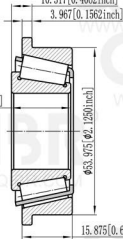

QIBR®  
WWW.QIBR.COM

QIBR®  
WWW.QIBR.COM

φ19.05 [φ0.75inch]

φ57.841 [φ2.2772inch]

21.839 [0.8598inch]

10.317 [0.4062inch]

3.967 [0.1562inch]

φ53.975 [φ2.1250inch]

15.875 [0.625inch]

WWW.QIBR.COM

QIBR®  
BEARINGS

LUOYANG QIBR BEARING CO., LTD  
<http://www.QIBR.com>

TAPERED ROLLER  
BEARING

PART  
NUMBER Q21075-21212-B