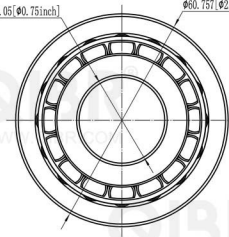

QIBR®
WWW.QIBR.COM

QIBR®
WWW.QIBR.COM

φ19.05 [φ0.75inch]

φ60.757 [φ2.3920inch]

19.837 [0.7810inch]

7.455 [0.2935inch]
3.962 [0.1560inch]

φ56.896 [φ2.2400inch]

15.875 [0.625inch]

QIBR®
BEARINGS

LUOYANG QIBR BEARING CO., LTD
<http://www.QIBR.com>

TAPERED ROLLER
BEARING

PART
NUMBER Q1775-1729-B