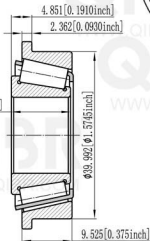

QIBR®
WWW.QIBR.COM

QIBR®
WWW.QIBR.COM

φ16.993[φ0.669inch]

φ43.066[φ1.6955inch]

11.153[0.4391inch]

QIBR®
BEARINGS

LUOYANG QIBR BEARING CO., LTD
<http://www.QIBR.com>

TAPERED ROLLER
BEARING

PART
NUMBER
QA6067-A6157-B