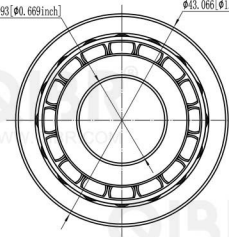

QIBR®
WWW.QIBR.COM

QIBR®
WWW.QIBR.COM

φ16.993[φ0.669inch]

φ43.066[φ1.6955inch]

11.153[0.4391inch]

QIBR®
BEARINGS

LUOYANG QIBR BEARING CO., LTD
<http://www.QIBR.com>

TAPERED ROLLER
BEARING

PART
NUMBER
QA6067-A6157-B