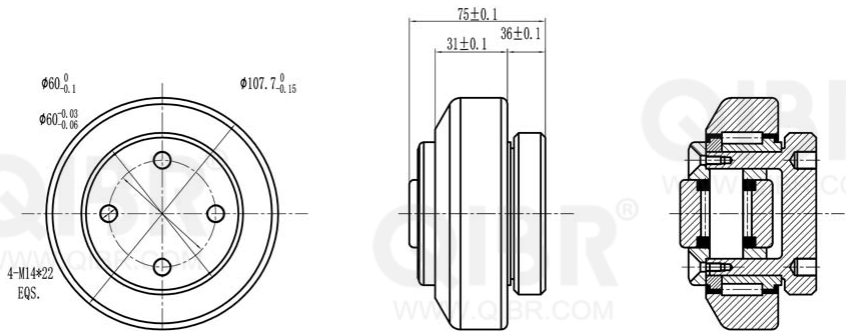

QIBR

WWW.QIBR.COM

QIBR

WWW.QIBR.COM

QIBR

BEARINGS

LUOYANG QIBR BEARING CO., LTD
<http://www.QIBR.com>

Forklift Combined Bearing

PART NUMBER
QRA107.7-38P