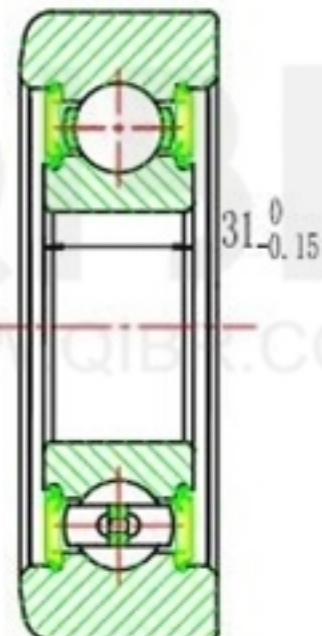

36±0.12

 LUOYANG QIBR BEARING CO., LTD http://www.QIBR.com	
Forklift Mast Roller	PART NUMBER QMR60R6-149