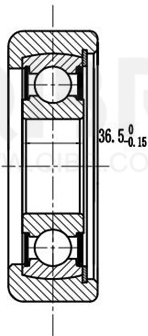

54.1 ± 0.15

QIBR[®]
BEARINGS

LUOYANG QIBR BEARING CO., LTD

<http://www.QIBR.com>

Forklift Mast Roller

PART NUMBER
QMR60EB2-205