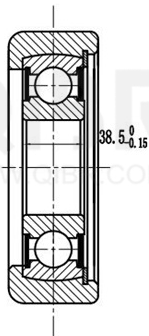

47.8±0.12

QIBR[®]
BEARINGS

LUOYANG QIBR BEARING CO., LTD
<http://www.QIBR.com>

Forklift Mast Roller

PART NUMBER
QMR55EB2-159