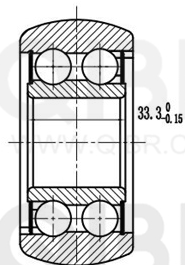

47.8±0.12

QIBR[®]
BEARINGS

LUOYANG QIBR BEARING CO., LTD

<http://www.QIBR.com>

Forklift Mast Roller

PART NUMBER

QMR55DF2-136a