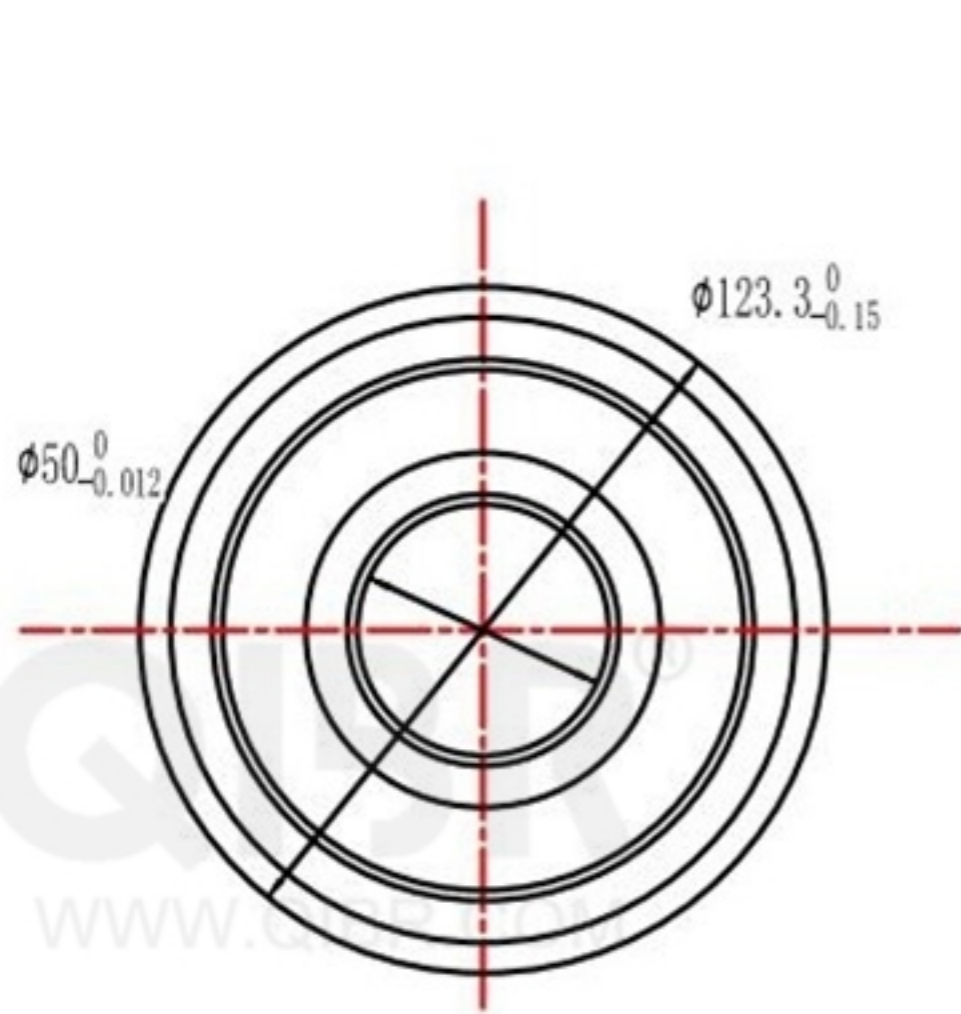

QIBR®
WWW.QIBR.COM

QIBR®
WWW.QIBR.COM

QIBR®
WWW.QIBR.COM

 LUOYANG QIBR BEARING CO., LTD http://www.QIBR.com	
Forklift Mast Roller	PART NUMBER QMR50R5-123

QIBR®