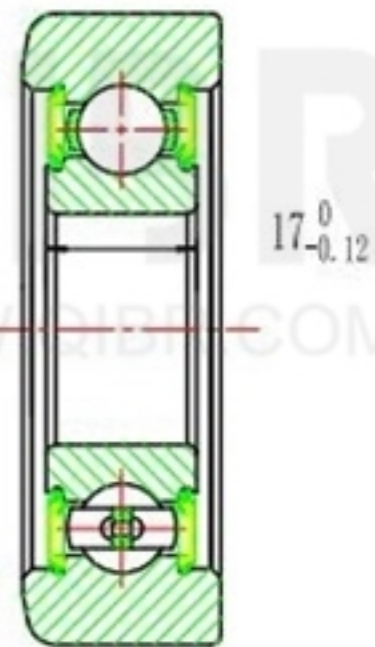

25±0.1

QIBR [®] LUOYANG QIBR BEARING CO., LTD www.QIBR.com	
Forklift Mast Roller	PART NUMBER QMR35R6-85