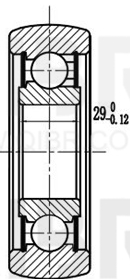

33 ± 0.1

QIBR[®]
BEARINGS

LUOYANG QIBR BEARING CO., LTD

<http://www.QIBR.com>

Forklift Mast Roller

PART NUMBER
QMR35BF2-88