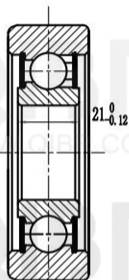

24.8 ± 0.1

QIBR[®]
BEARINGS

LUOYANG QIBR BEARING CO., LTD

<http://www.QIBR.com>

Forklift Mast Roller

PART NUMBER

QMR35BF1-107