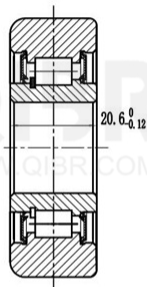

20.6 ± 0.1

QIBR[®]
BEARINGS

LUOYANG QIBR BEARING CO., LTD

<http://www.QIBR.com>

Forklift Mast Roller

PART NUMBER

QMR25RR1-52a