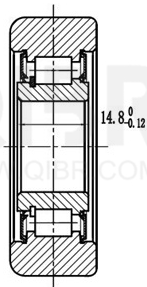

18.5 \pm 0.1

QIBR[®]
BEARINGS

LUOYANG QIBR BEARING CO., LTD

<http://www.QIBR.com>

Forklift Mast Roller

PART NUMBER

QMR20RR1-57