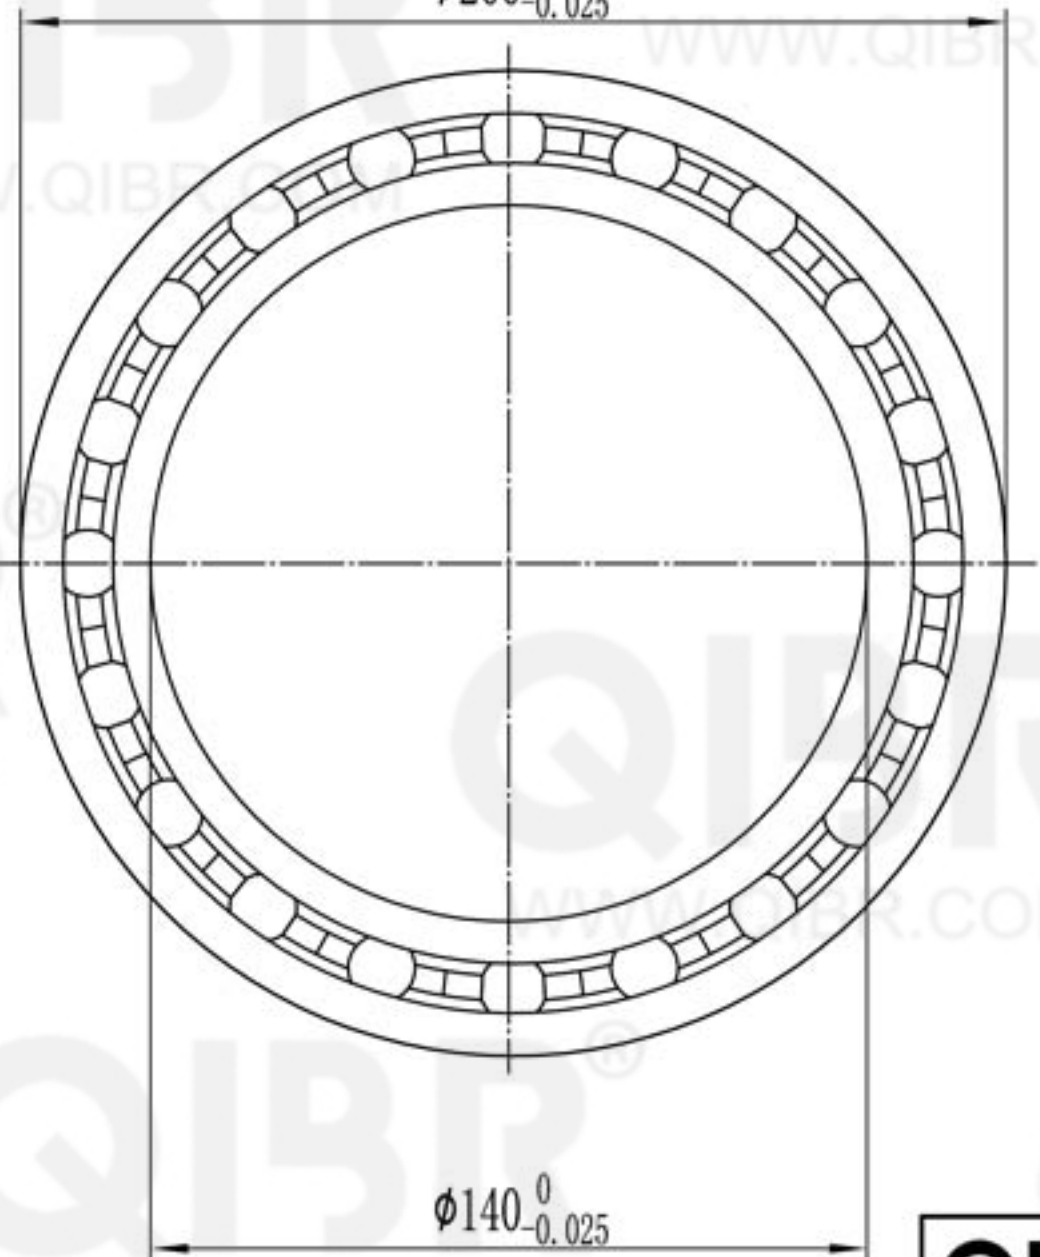

25⁰_{-0.12}

∅200⁰_{-0.025}

∅140⁰_{-0.025}

QIBR[®]
BEARINGS

LUOYANG QIBR BEARING CO., LTD

<http://www.QIBR.com>

THIN SECTION
FOUR-POINT CONTACT
BALL BEARING

PART
NUMBER QBB14025