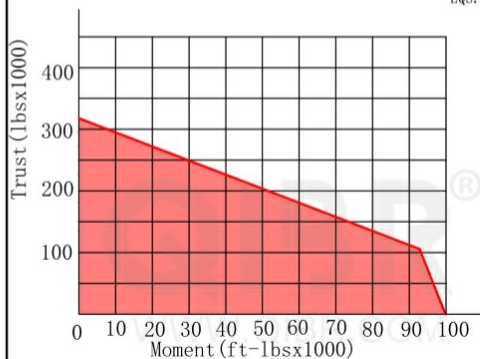

INCH DIMENSION

QIBR
BEARINGS

LUOYANG QIBR BEARING CO., LTD

<http://www.QIBR.com>

FOUR-POINT
CONTACT BALL
SLEWING BEARING

PART
NUMBER QMTO-324X