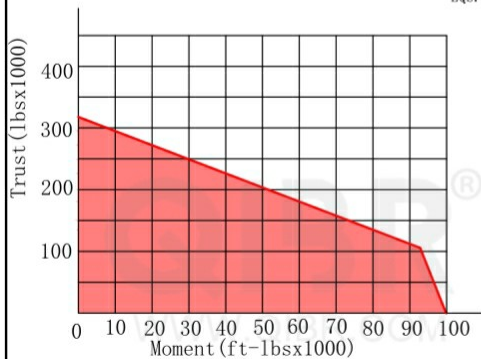

INCH DIMENSION

**QIBR**  
BEARINGS

LUOYANG QIBR BEARING CO., LTD

<http://www.QIBR.com>

FOUR-POINT  
CONTACT BALL  
SLEWING BEARING

PART  
NUMBER QMTO-324T