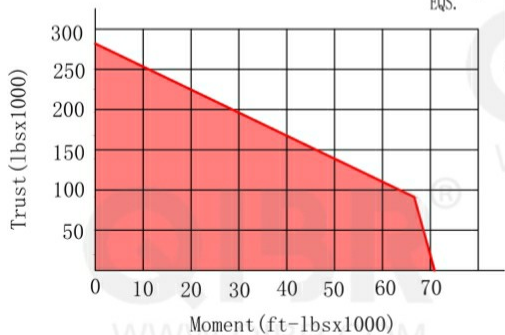

INCH DIMENSION

**QIBR**  
BEARINGS

LUOYANG QIBR BEARING CO., LTD

<http://www.QIBR.com>

FOUR-POINT  
CONTACT BALL  
SLEWING BEARING

PART  
NUMBER QMTO-265X