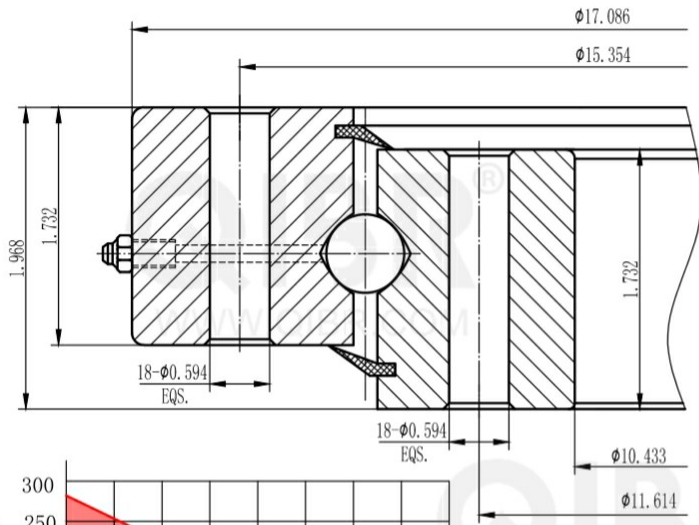

INCH DIMENSION

**QIBR**  
BEARINGS

LUOYANG QIBR BEARING CO., LTD

<http://www.QIBR.com>

FOUR-POINT  
CONTACT BALL  
SLEWING BEARING

PART  
NUMBER QMTO-265X