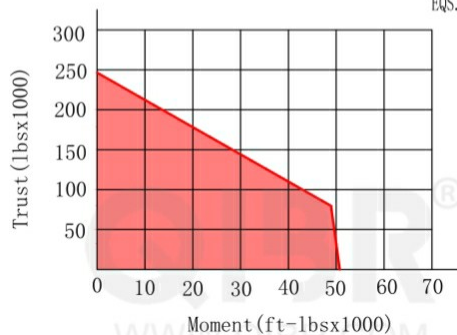

INCH DIMENSION

**QIBR**  
BEARINGS

LUOYANG QIBR BEARING CO., LTD

<http://www.QIBR.com>

FOUR-POINT  
CONTACT BALL  
SLEWING BEARING

PART  
NUMBER QMTO-210X