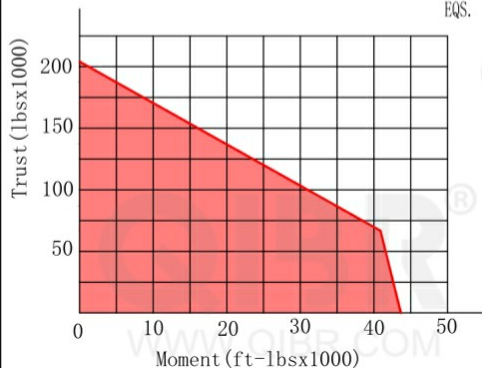

INCH DIMENSION

QIBR
BEARINGS

LUOYANG QIBR BEARING CO., LTD

<http://www.QIBR.com>

FOUR-POINT
CONTACT BALL
SLEWING BEARING

PART
NUMBER QMTO-210T