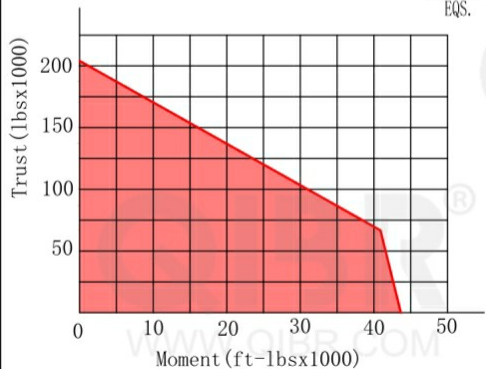

INCH DIMENSION

QIBR
BEARINGS

LUOYANG QIBR BEARING CO., LTD

<http://www.QIBR.com>

FOUR-POINT
CONTACT BALL
SLEWING BEARING

PART
NUMBER QMTO-210