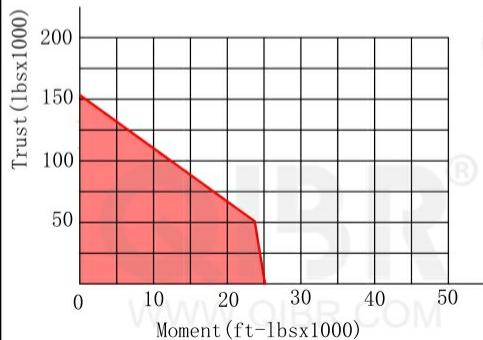

INCH DIMENSION

QIBR
BEARINGS

LUOYANG QIBR BEARING CO., LTD

<http://www.QIBR.com>

FOUR-POINT
CONTACT BALL
SLEWING BEARING

PART
NUMBER QMTO-170T