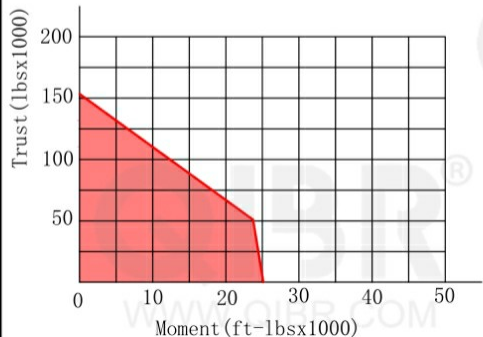

INCH DIMENSION

QIBR
BEARINGS

LUOYANG QIBR BEARING CO., LTD

<http://www.QIBR.com>

FOUR-POINT
CONTACT BALL
SLEWING BEARING

PART
NUMBER QMTO-170