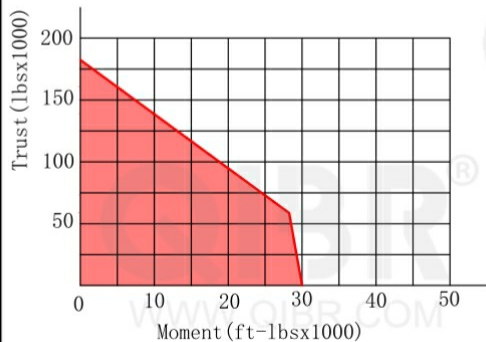

INCH DIMENSION

QIBR
BEARINGS

LUOYANG QIBR BEARING CO., LTD

<http://www.QIBR.com>

FOUR-POINT
CONTACT BALL
SLEWING BEARING

PART
NUMBER QMTO-145X