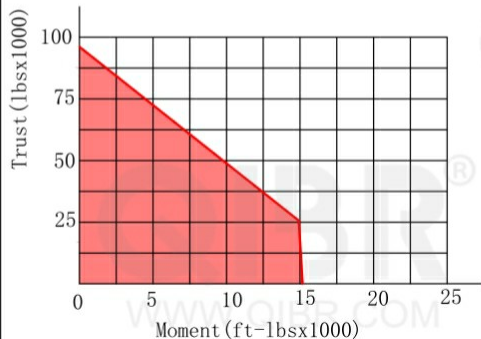

INCH DIMENSION

**QIBR**  
BEARINGS

LUOYANG QIBR BEARING CO., LTD

<http://www.QIBR.com>

FOUR-POINT  
CONTACT BALL  
SLEWING BEARING

PART  
NUMBER QMTO-145T