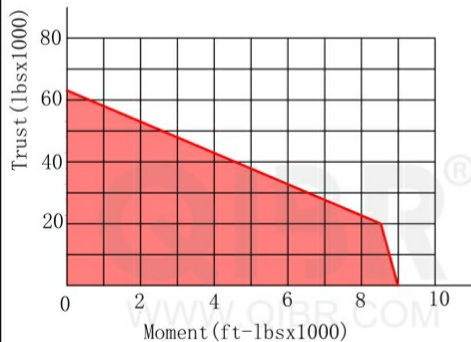

INCH DIMENSION

QIBR
BEARINGS

LUOYANG QIBR BEARING CO., LTD

<http://www.QIBR.com>

FOUR-POINT
CONTACT BALL
SLEWING BEARING

PART
NUMBER QMTO-143T