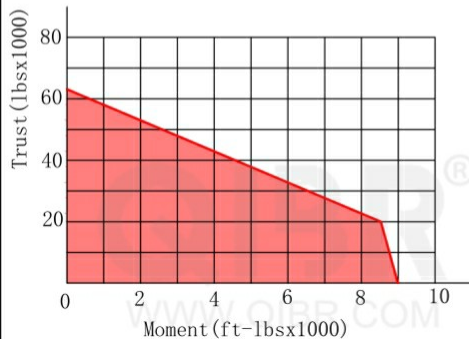

INCH DIMENSION

QIBR
BEARINGS

LUOYANG QIBR BEARING CO., LTD

<http://www.QIBR.com>

FOUR-POINT
CONTACT BALL
SLEWING BEARING

PART
NUMBER QMTO-143