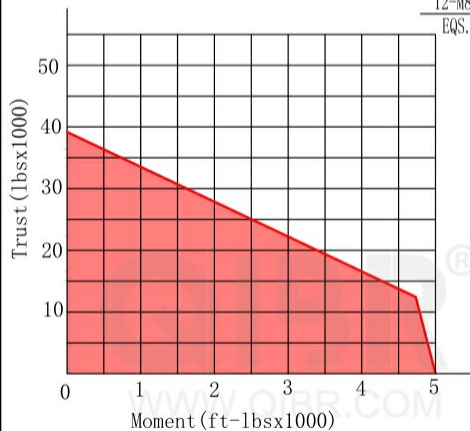

INCH DIMENSION

QIBR
BEARINGS

LUOYANG QIBR BEARING CO., LTD

<http://www.QIBR.com>

FOUR-POINT
CONTACT BALL
SLEWING BEARING

PART
NUMBER QMTO-122T