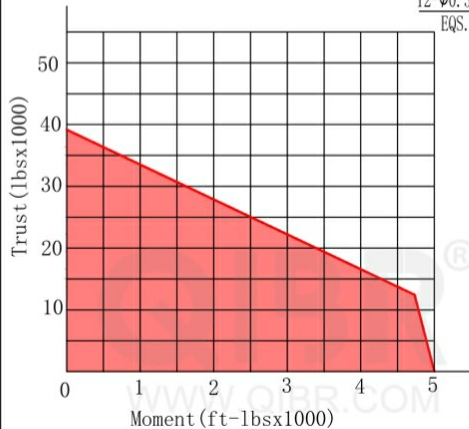

INCH DIMENSION

QIBR
BEARINGS

LUOYANG QIBR BEARING CO., LTD

<http://www.QIBR.com>

FOUR-POINT
CONTACT BALL
SLEWING BEARING

PART
NUMBER QMTO-122