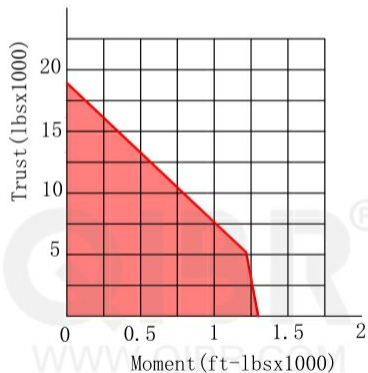

INCH DIMENSION

QIBR
BEARINGS

LUOYANG QIBR BEARING CO., LTD

<http://www.QIBR.com>

FOUR-POINT
CONTACT BALL
SLEWING BEARING

PART
NUMBER QMTO-065