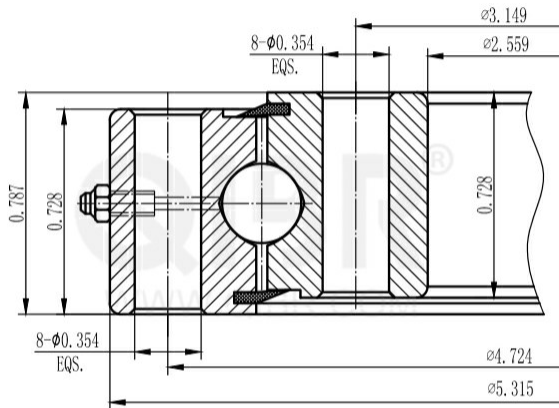

INCH DIMENSION

QIBR
BEARINGS

LUOYANG QIBR BEARING CO., LTD

<http://www.QIBR.com>

FOUR-POINT
CONTACT BALL
SLEWING BEARING

PART
NUMBER QMTO-065