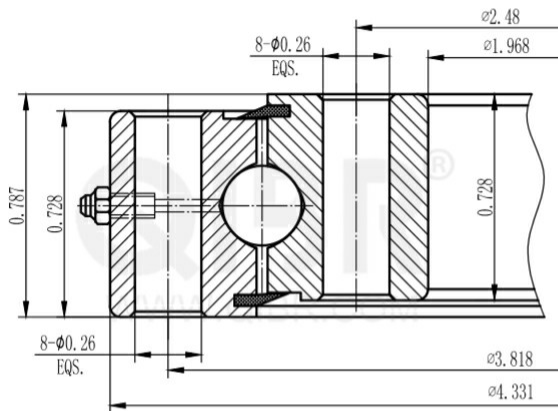

INCH DIMENSION

**QIBR**  
BEARINGS

LUOYANG QIBR BEARING CO., LTD

<http://www.QIBR.com>

FOUR-POINT  
CONTACT BALL  
SLEWING BEARING

PART  
NUMBER QMTO-050