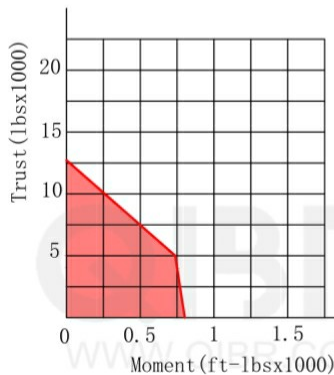

INCH DIMENSION

**QIBR**  
BEARINGS

LUOYANG QIBR BEARING CO., LTD

<http://www.QIBR.com>

FOUR-POINT  
CONTACT BALL  
SLEWING BEARING

PART  
NUMBER QMTO-050