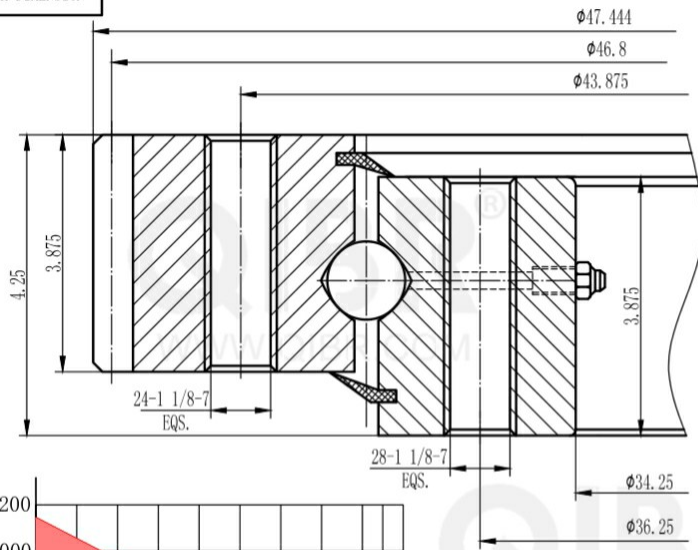

INCH DIMENSION

QIBR
BEARINGS

LUOYANG QIBR BEARING CO., LTD

<http://www.QIBR.com>

FOUR-POINT
CONTACT BALL
SLEWING BEARING

PART
NUMBER QMTE-870T