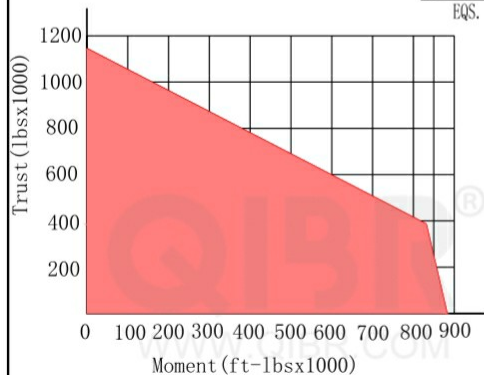

INCH DIMENSION

QIBR
BEARINGS

LUOYANG QIBR BEARING CO., LTD

<http://www.QIBR.com>

FOUR-POINT
CONTACT BALL
SLEWING BEARING

PART
NUMBER QMTE-870T