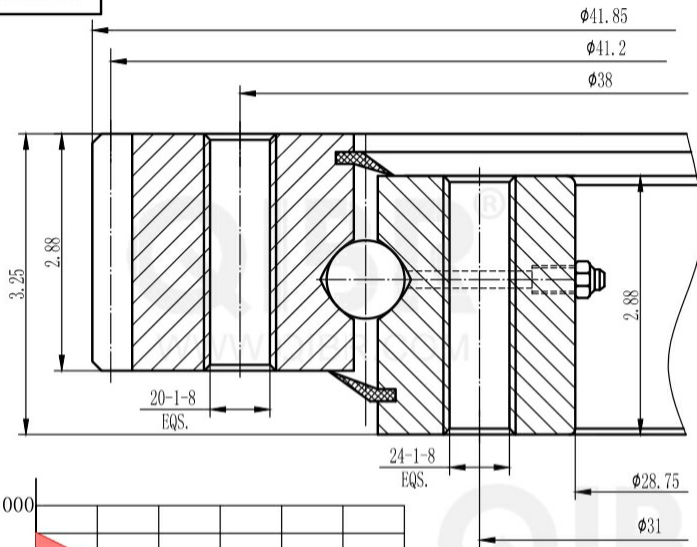

INCH DIMENSION

**QIBR**  
BEARINGS

LUOYANG QIBR BEARING CO., LTD

<http://www.QIBR.com>

FOUR-POINT  
CONTACT BALL  
SLEWING BEARING

PART  
NUMBER QMTE-730T