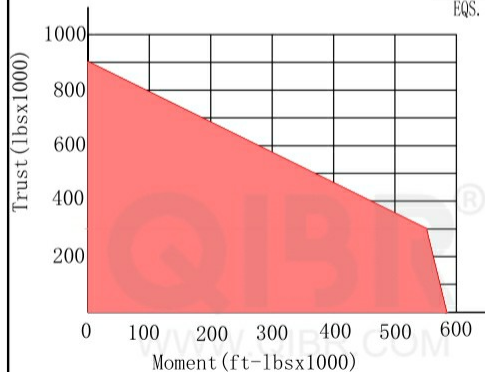

INCH DIMENSION

**QIBR**  
BEARINGS

LUOYANG QIBR BEARING CO., LTD

<http://www.QIBR.com>

FOUR-POINT  
CONTACT BALL  
SLEWING BEARING

PART  
NUMBER QMTE-730T