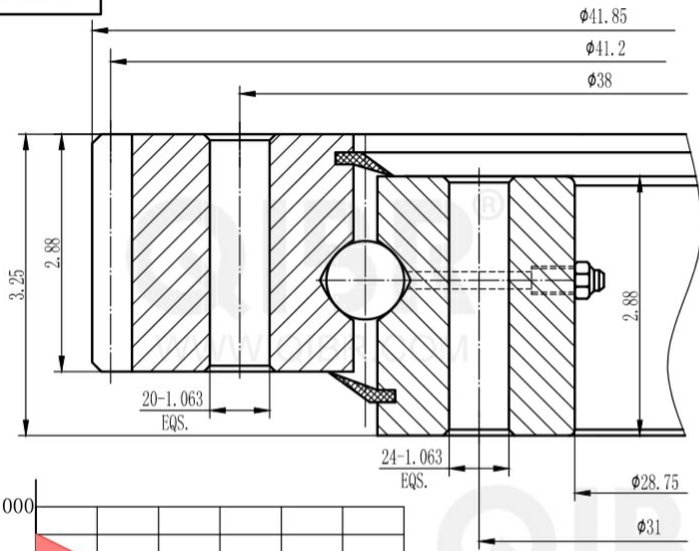

INCH DIMENSION

**QIBR**  
BEARINGS

LUOYANG QIBR BEARING CO., LTD

<http://www.QIBR.com>

FOUR-POINT  
CONTACT BALL  
SLEWING BEARING

PART  
NUMBER QMTE-730