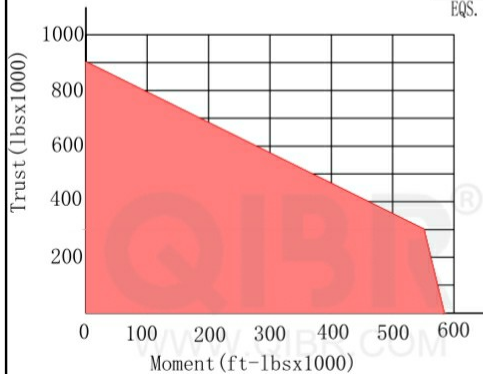

INCH DIMENSION

**QIBR**  
BEARINGS

LUOYANG QIBR BEARING CO., LTD

<http://www.QIBR.com>

FOUR-POINT  
CONTACT BALL  
SLEWING BEARING

PART  
NUMBER QMTE-730