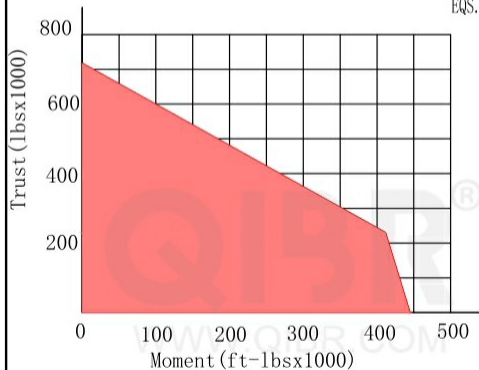

INCH DIMENSION

**QIBR**  
BEARINGS

LUOYANG QIBR BEARING CO., LTD

<http://www.QIBR.com>

FOUR-POINT  
CONTACT BALL  
SLEWING BEARING

PART  
NUMBER QMTE-705