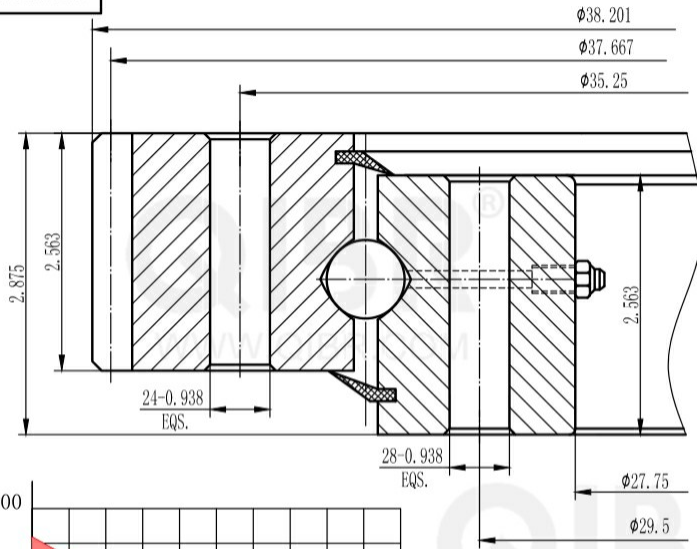

INCH DIMENSION

**QIBR**  
BEARINGS

LUOYANG QIBR BEARING CO., LTD

<http://www.QIBR.com>

FOUR-POINT  
CONTACT BALL  
SLEWING BEARING

PART  
NUMBER QMTE-705