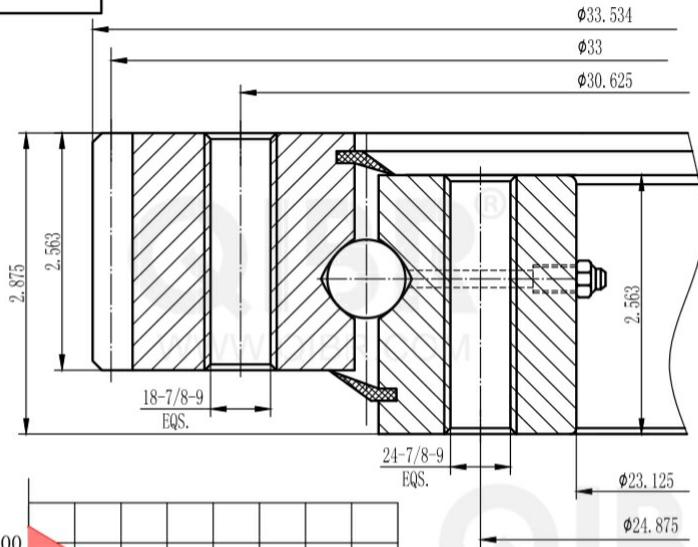

INCH DIMENSION

**QIBR**  
BEARINGS

LUOYANG QIBR BEARING CO., LTD

<http://www.QIBR.com>

FOUR-POINT  
CONTACT BALL  
SLEWING BEARING

PART  
NUMBER QMTE-590T