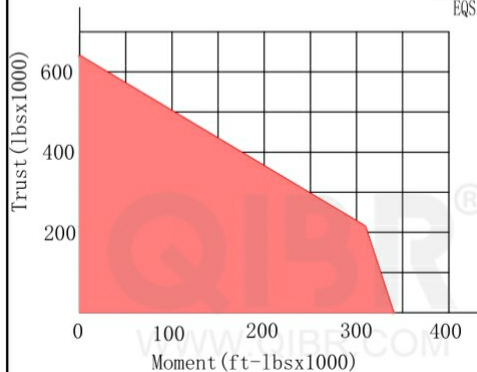

INCH DIMENSION

**QIBR**  
BEARINGS

LUOYANG QIBR BEARING CO., LTD

<http://www.QIBR.com>

FOUR-POINT  
CONTACT BALL  
SLEWING BEARING

PART  
NUMBER QMTE-590T