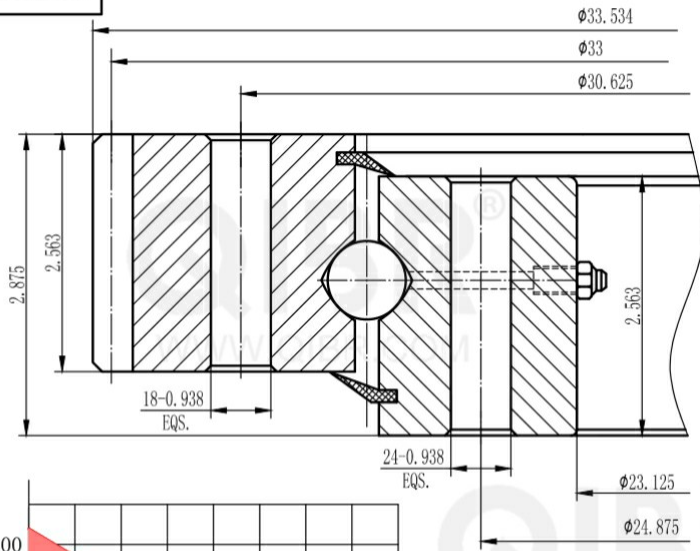

INCH DIMENSION

**QIBR**  
BEARINGS

LUOYANG QIBR BEARING CO., LTD

<http://www.QIBR.com>

FOUR-POINT  
CONTACT BALL  
SLEWING BEARING

PART  
NUMBER QMTE-590