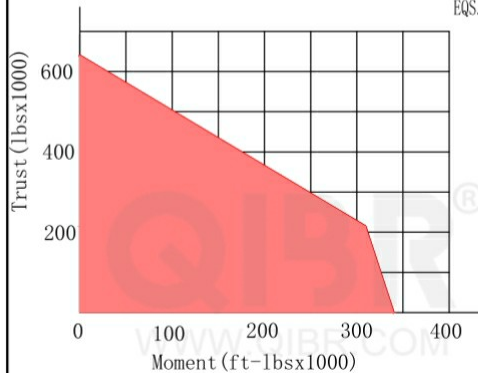

INCH DIMENSION

**QIBR**  
BEARINGS

LUOYANG QIBR BEARING CO., LTD

<http://www.QIBR.com>

FOUR-POINT  
CONTACT BALL  
SLEWING BEARING

PART  
NUMBER QMTE-590