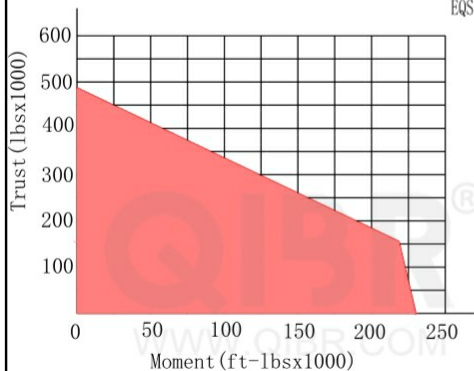

INCH DIMENSION

QIBR
BEARINGS

LUOYANG QIBR BEARING CO., LTD

<http://www.QIBR.com>

FOUR-POINT
CONTACT BALL
SLEWING BEARING

PART
NUMBER QMTE-540T