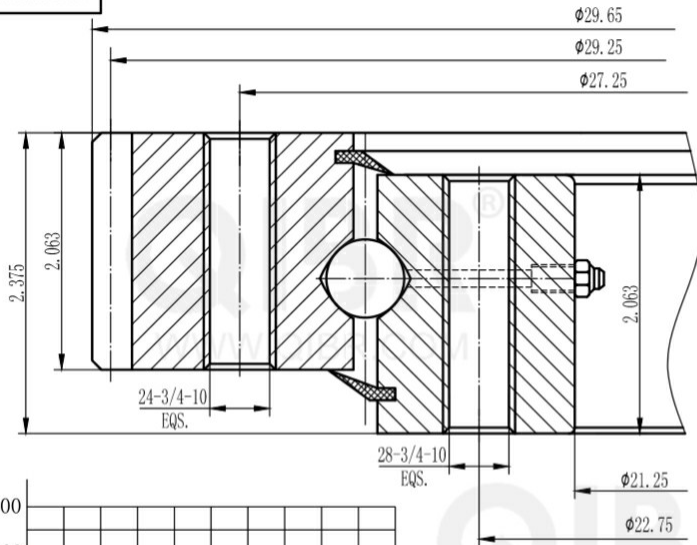

INCH DIMENSION

QIBR
BEARINGS

LUOYANG QIBR BEARING CO., LTD

<http://www.QIBR.com>

FOUR-POINT
CONTACT BALL
SLEWING BEARING

PART
NUMBER QMTE-540T