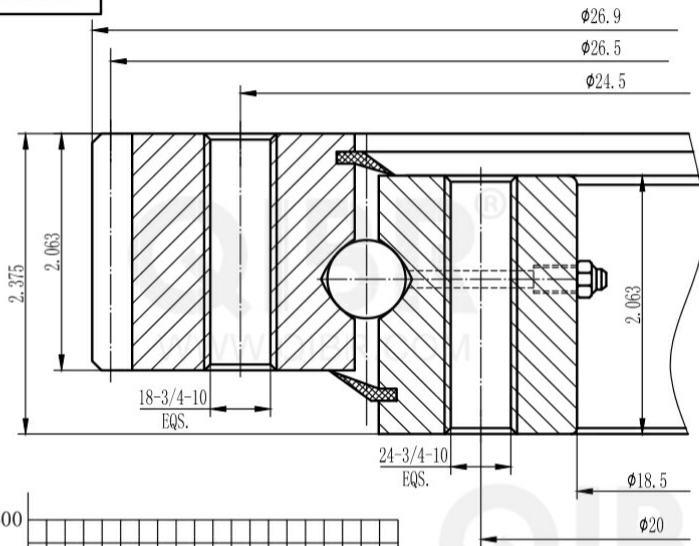

INCH DIMENSION

**QIBR**  
BEARINGS

LUOYANG QIBR BEARING CO., LTD

<http://www.QIBR.com>

FOUR-POINT  
CONTACT BALL  
SLEWING BEARING

PART  
NUMBER QMTE-470T