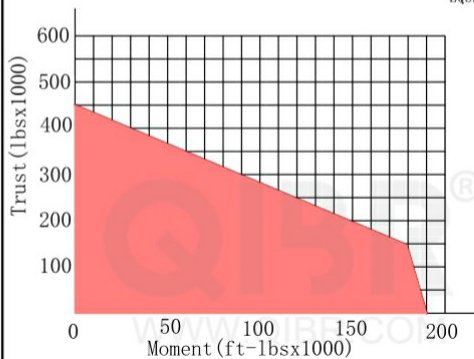

INCH DIMENSION

**QIBR**  
BEARINGS

LUOYANG QIBR BEARING CO., LTD

<http://www.QIBR.com>

FOUR-POINT  
CONTACT BALL  
SLEWING BEARING

PART  
NUMBER QMTE-470T