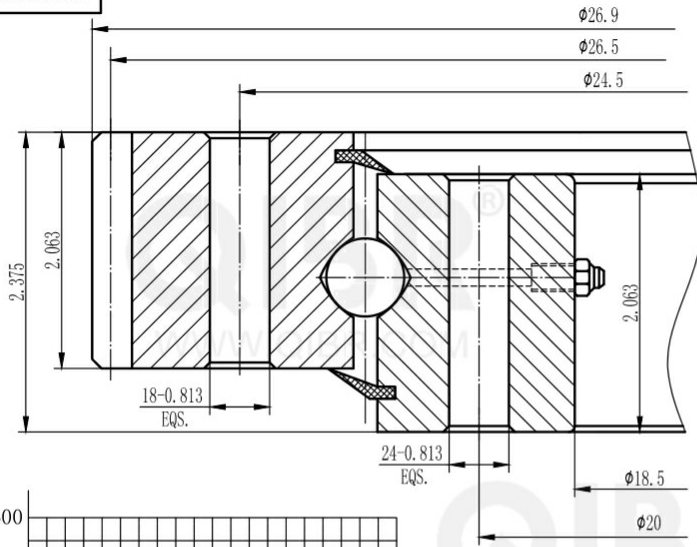

INCH DIMENSION

QIBR
BEARINGS

LUOYANG QIBR BEARING CO., LTD

<http://www.QIBR.com>

FOUR-POINT
CONTACT BALL
SLEWING BEARING

PART
NUMBER QMTE-470