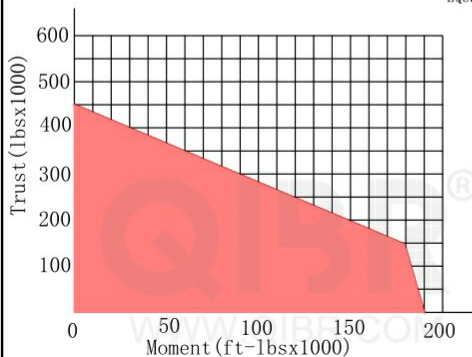

INCH DIMENSION

QIBR
BEARINGS

LUOYANG QIBR BEARING CO., LTD

<http://www.QIBR.com>

FOUR-POINT
CONTACT BALL
SLEWING BEARING

PART
NUMBER QMTE-470