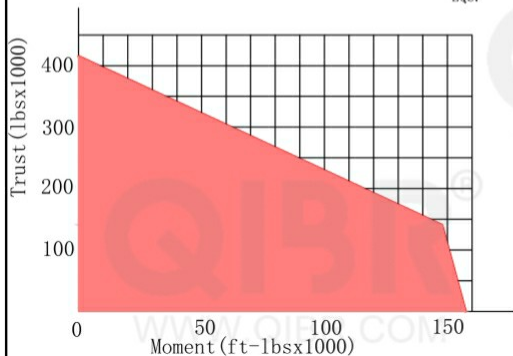

INCH DIMENSION

**QIBR**  
BEARINGS

LUOYANG QIBR BEARING CO., LTD

<http://www.QIBR.com>

FOUR-POINT  
CONTACT BALL  
SLEWING BEARING

PART  
NUMBER QMTE-415T