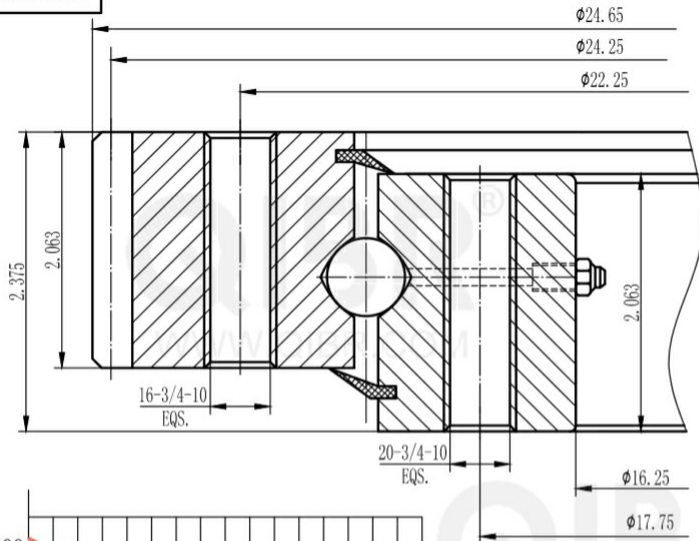

INCH DIMENSION

**QIBR**  
BEARINGS

LUOYANG QIBR BEARING CO., LTD

<http://www.QIBR.com>

FOUR-POINT  
CONTACT BALL  
SLEWING BEARING

PART  
NUMBER QMTE-415T