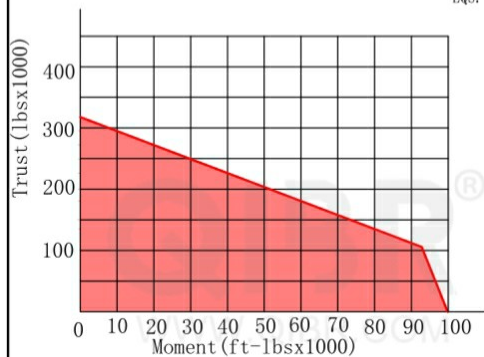

INCH DIMENSION

**QIBR**  
BEARINGS

LUOYANG QIBR BEARING CO., LTD

<http://www.QIBR.com>

FOUR-POINT  
CONTACT BALL  
SLEWING BEARING

PART  
NUMBER QMTE-324X