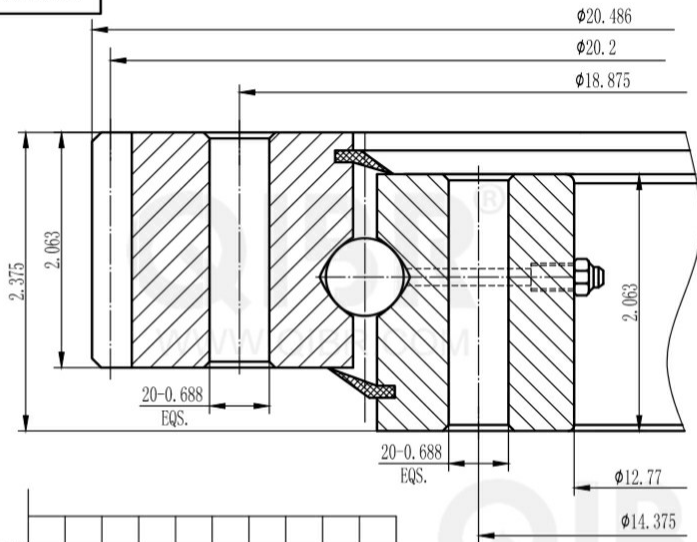

INCH DIMENSION

**QIBR**  
BEARINGS

LUOYANG QIBR BEARING CO., LTD

<http://www.QIBR.com>

FOUR-POINT  
CONTACT BALL  
SLEWING BEARING

PART  
NUMBER QMTE-324X