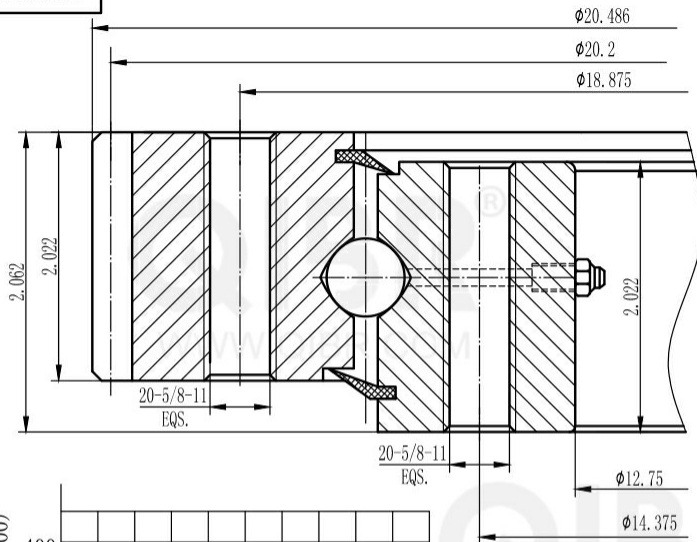

INCH DIMENSION

QIBR
BEARINGS

LUOYANG QIBR BEARING CO., LTD

<http://www.QIBR.com>

FOUR-POINT
CONTACT BALL
SLEWING BEARING

PART
NUMBER QMTE-324T