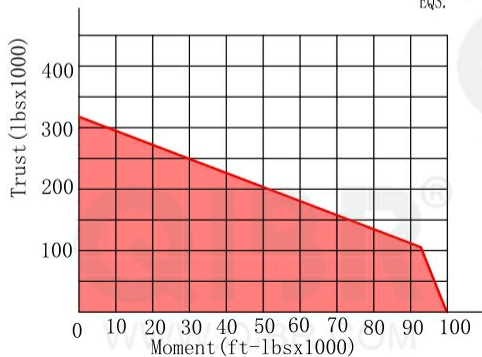

INCH DIMENSION

QIBR
BEARINGS

LUOYANG QIBR BEARING CO., LTD

<http://www.QIBR.com>

FOUR-POINT
CONTACT BALL
SLEWING BEARING

PART
NUMBER QMTE-324T