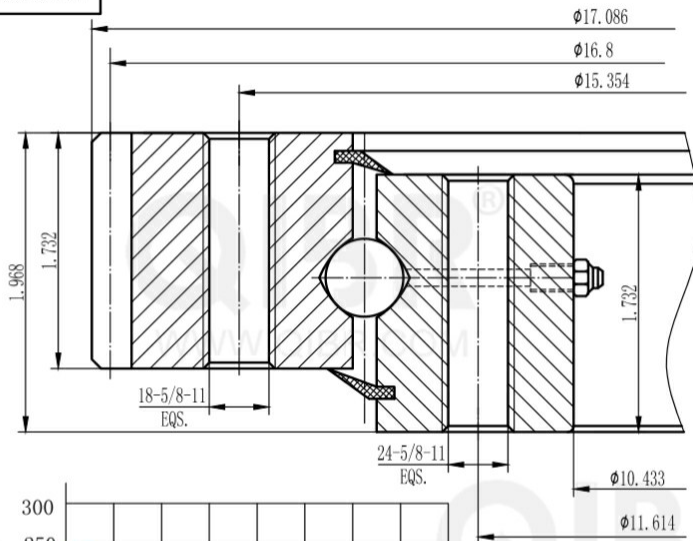

INCH DIMENSION

QIBR
BEARINGS

LUOYANG QIBR BEARING CO., LTD

<http://www.QIBR.com>

FOUR-POINT
CONTACT BALL
SLEWING BEARING

PART
NUMBER QMTE-265T