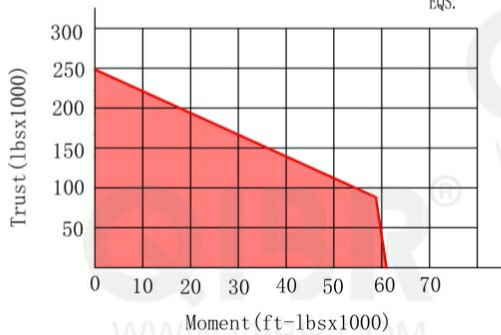

INCH DIMENSION

QIBR
BEARINGS

LUOYANG QIBR BEARING CO., LTD

<http://www.QIBR.com>

FOUR-POINT
CONTACT BALL
SLEWING BEARING

PART
NUMBER QMTE-265T