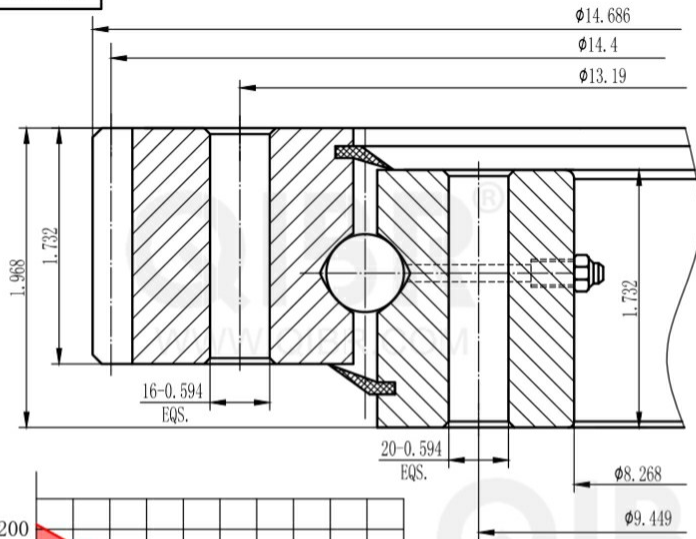

INCH DIMENSION

**QIBR**  
BEARINGS

LUOYANG QIBR BEARING CO., LTD

<http://www.QIBR.com>

FOUR-POINT  
CONTACT BALL  
SLEWING BEARING

PART  
NUMBER QMTE-210X