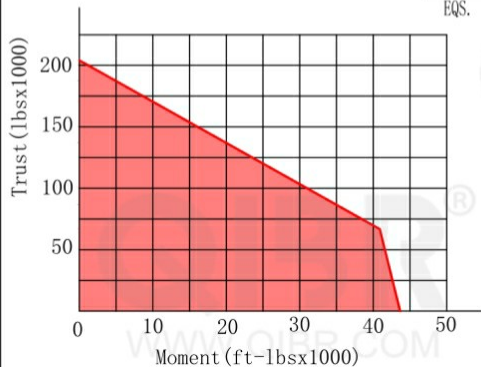

INCH DIMENSION

**QIBR**  
BEARINGS

LUOYANG QIBR BEARING CO., LTD

<http://www.QIBR.com>

FOUR-POINT  
CONTACT BALL  
SLEWING BEARING

PART  
NUMBER QMTE-210X