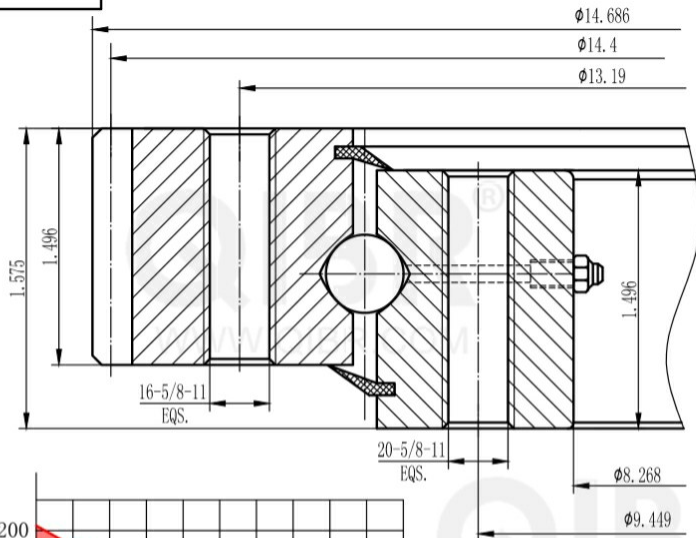

INCH DIMENSION

QIBR
BEARINGS

LUOYANG QIBR BEARING CO., LTD

<http://www.QIBR.com>

FOUR-POINT
CONTACT BALL
SLEWING BEARING

PART
NUMBER QMTE-210T