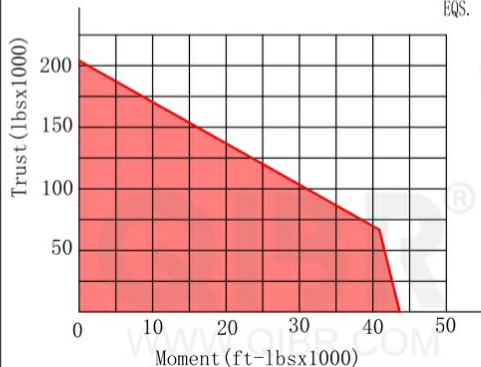

INCH DIMENSION

QIBR
BEARINGS

LUOYANG QIBR BEARING CO., LTD

<http://www.QIBR.com>

FOUR-POINT
CONTACT BALL
SLEWING BEARING

PART
NUMBER QMTE-210T