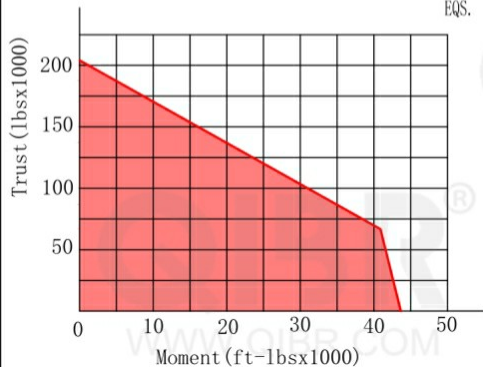

INCH DIMENSION

QIBR
BEARINGS

LUOYANG QIBR BEARING CO., LTD

<http://www.QIBR.com>

FOUR-POINT
CONTACT BALL
SLEWING BEARING

PART
NUMBER QMTE-210