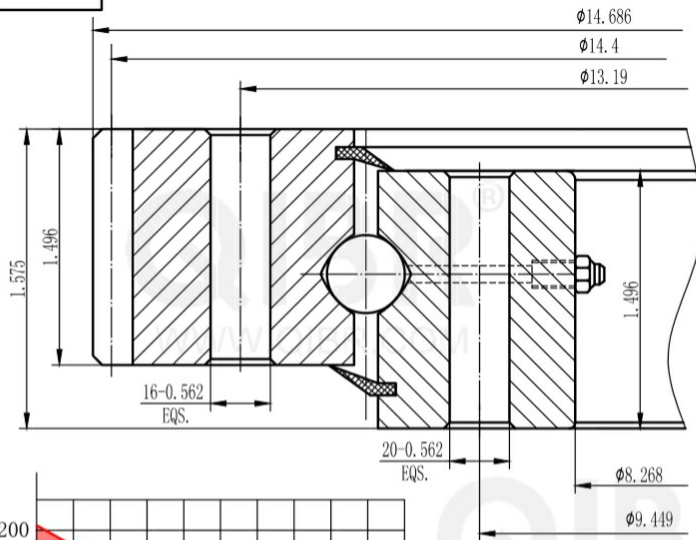

INCH DIMENSION

QIBR
BEARINGS

LUOYANG QIBR BEARING CO., LTD

<http://www.QIBR.com>

FOUR-POINT
CONTACT BALL
SLEWING BEARING

PART
NUMBER QMTE-210