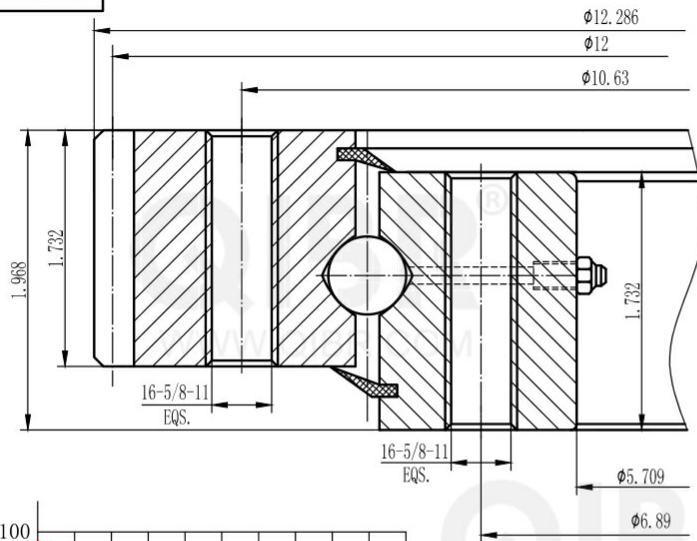

INCH DIMENSION

QIBR
BEARINGS

LUOYANG QIBR BEARING CO., LTD

<http://www.QIBR.com>

FOUR-POINT
CONTACT BALL
SLEWING BEARING

PART
NUMBER QMTE-145T