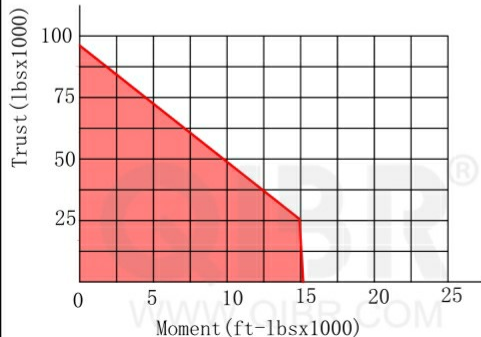

INCH DIMENSION

QIBR
BEARINGS

LUOYANG QIBR BEARING CO., LTD

<http://www.QIBR.com>

FOUR-POINT
CONTACT BALL
SLEWING BEARING

PART
NUMBER QMTE-145T