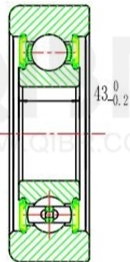

55±0.15

QIBR[®]
BEARINGS

LUOYANG QIBR BEARING CO., LTD

<http://www.QIBR.com>

Forklift Mast Roller

PART NUMBER

QMR90R1-220