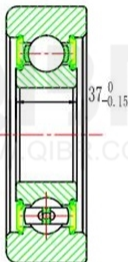

45±0.12

QIBR[®]
BEARINGS

LUOYANG QIBR BEARING CO., LTD

<http://www.QIBR.com>

Forklift Mast Roller

PART NUMBER

QMR75R1-180